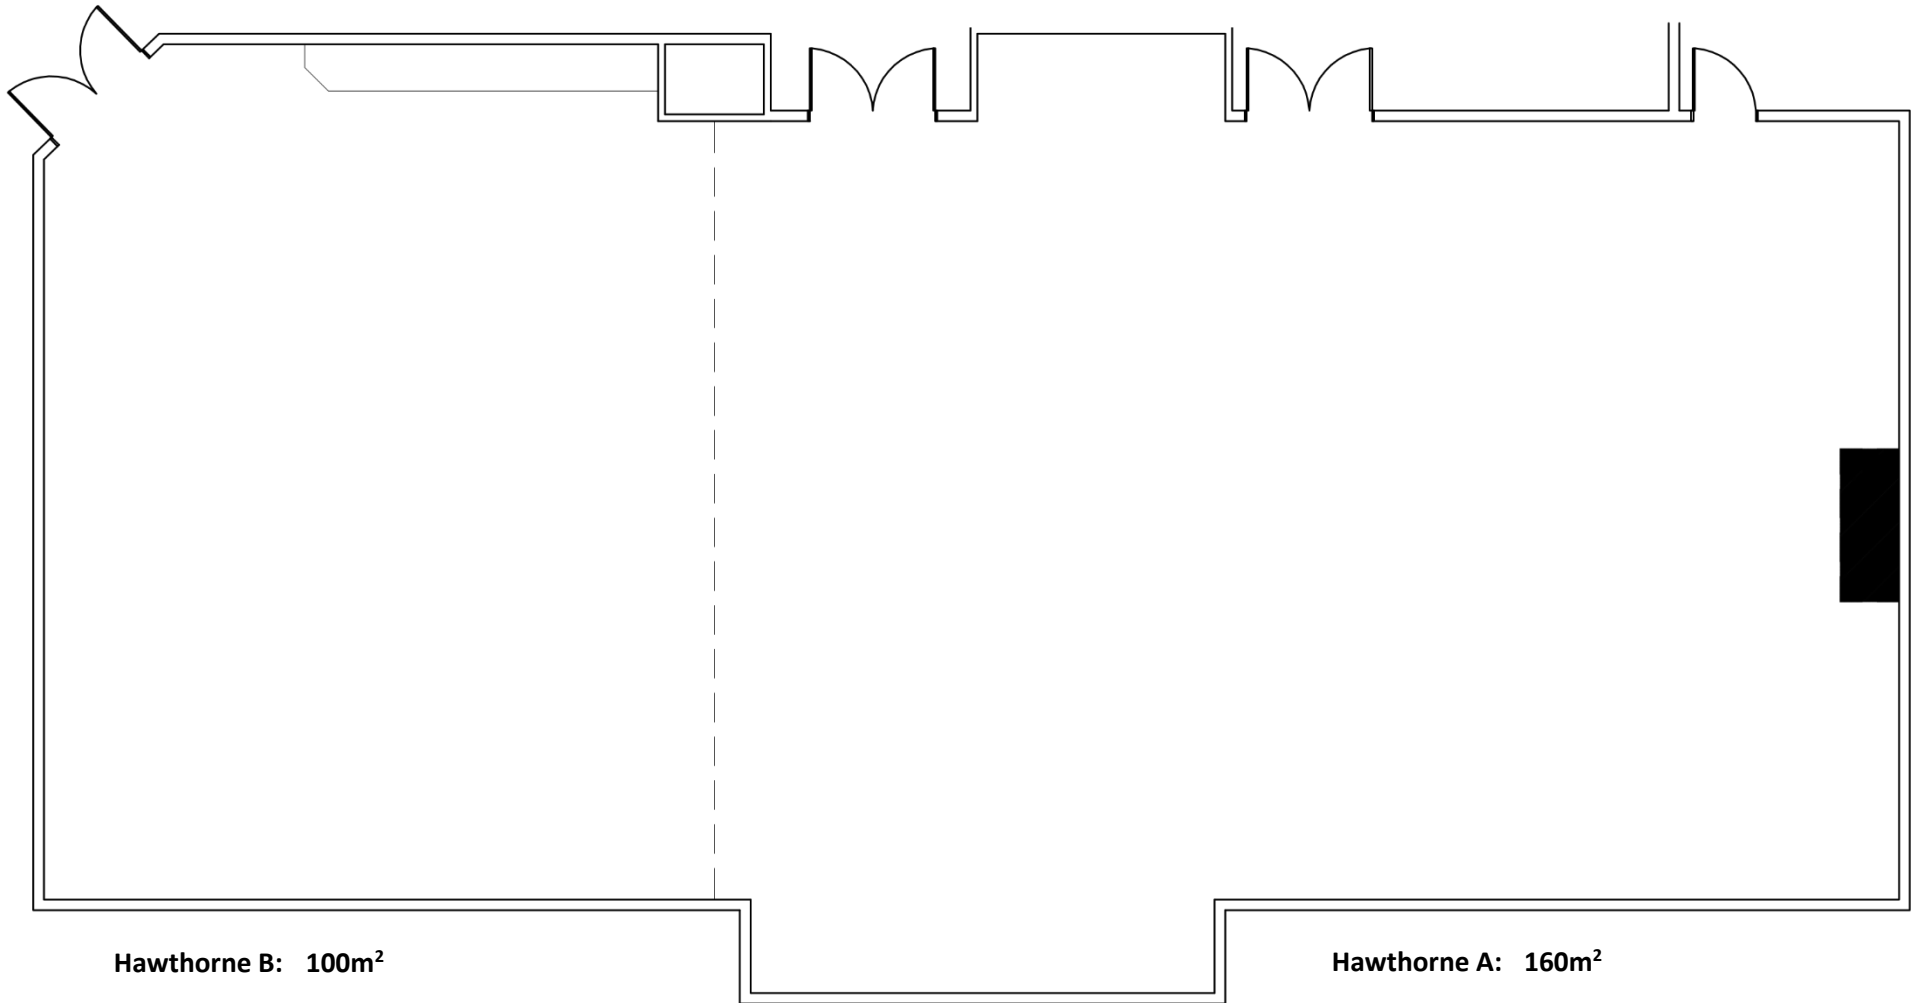

THE ORCHARDS

Table Size for Reference:

Rectangle 6'

Round 5'

Event Name: \_\_\_\_\_

Room Rented: \_\_\_\_\_

Event date/time: \_\_\_\_\_

Hawthorne B: 100m<sup>2</sup>

1076ft<sup>2</sup>

Hawthorne A: 160m<sup>2</sup>

1722ft<sup>2</sup>