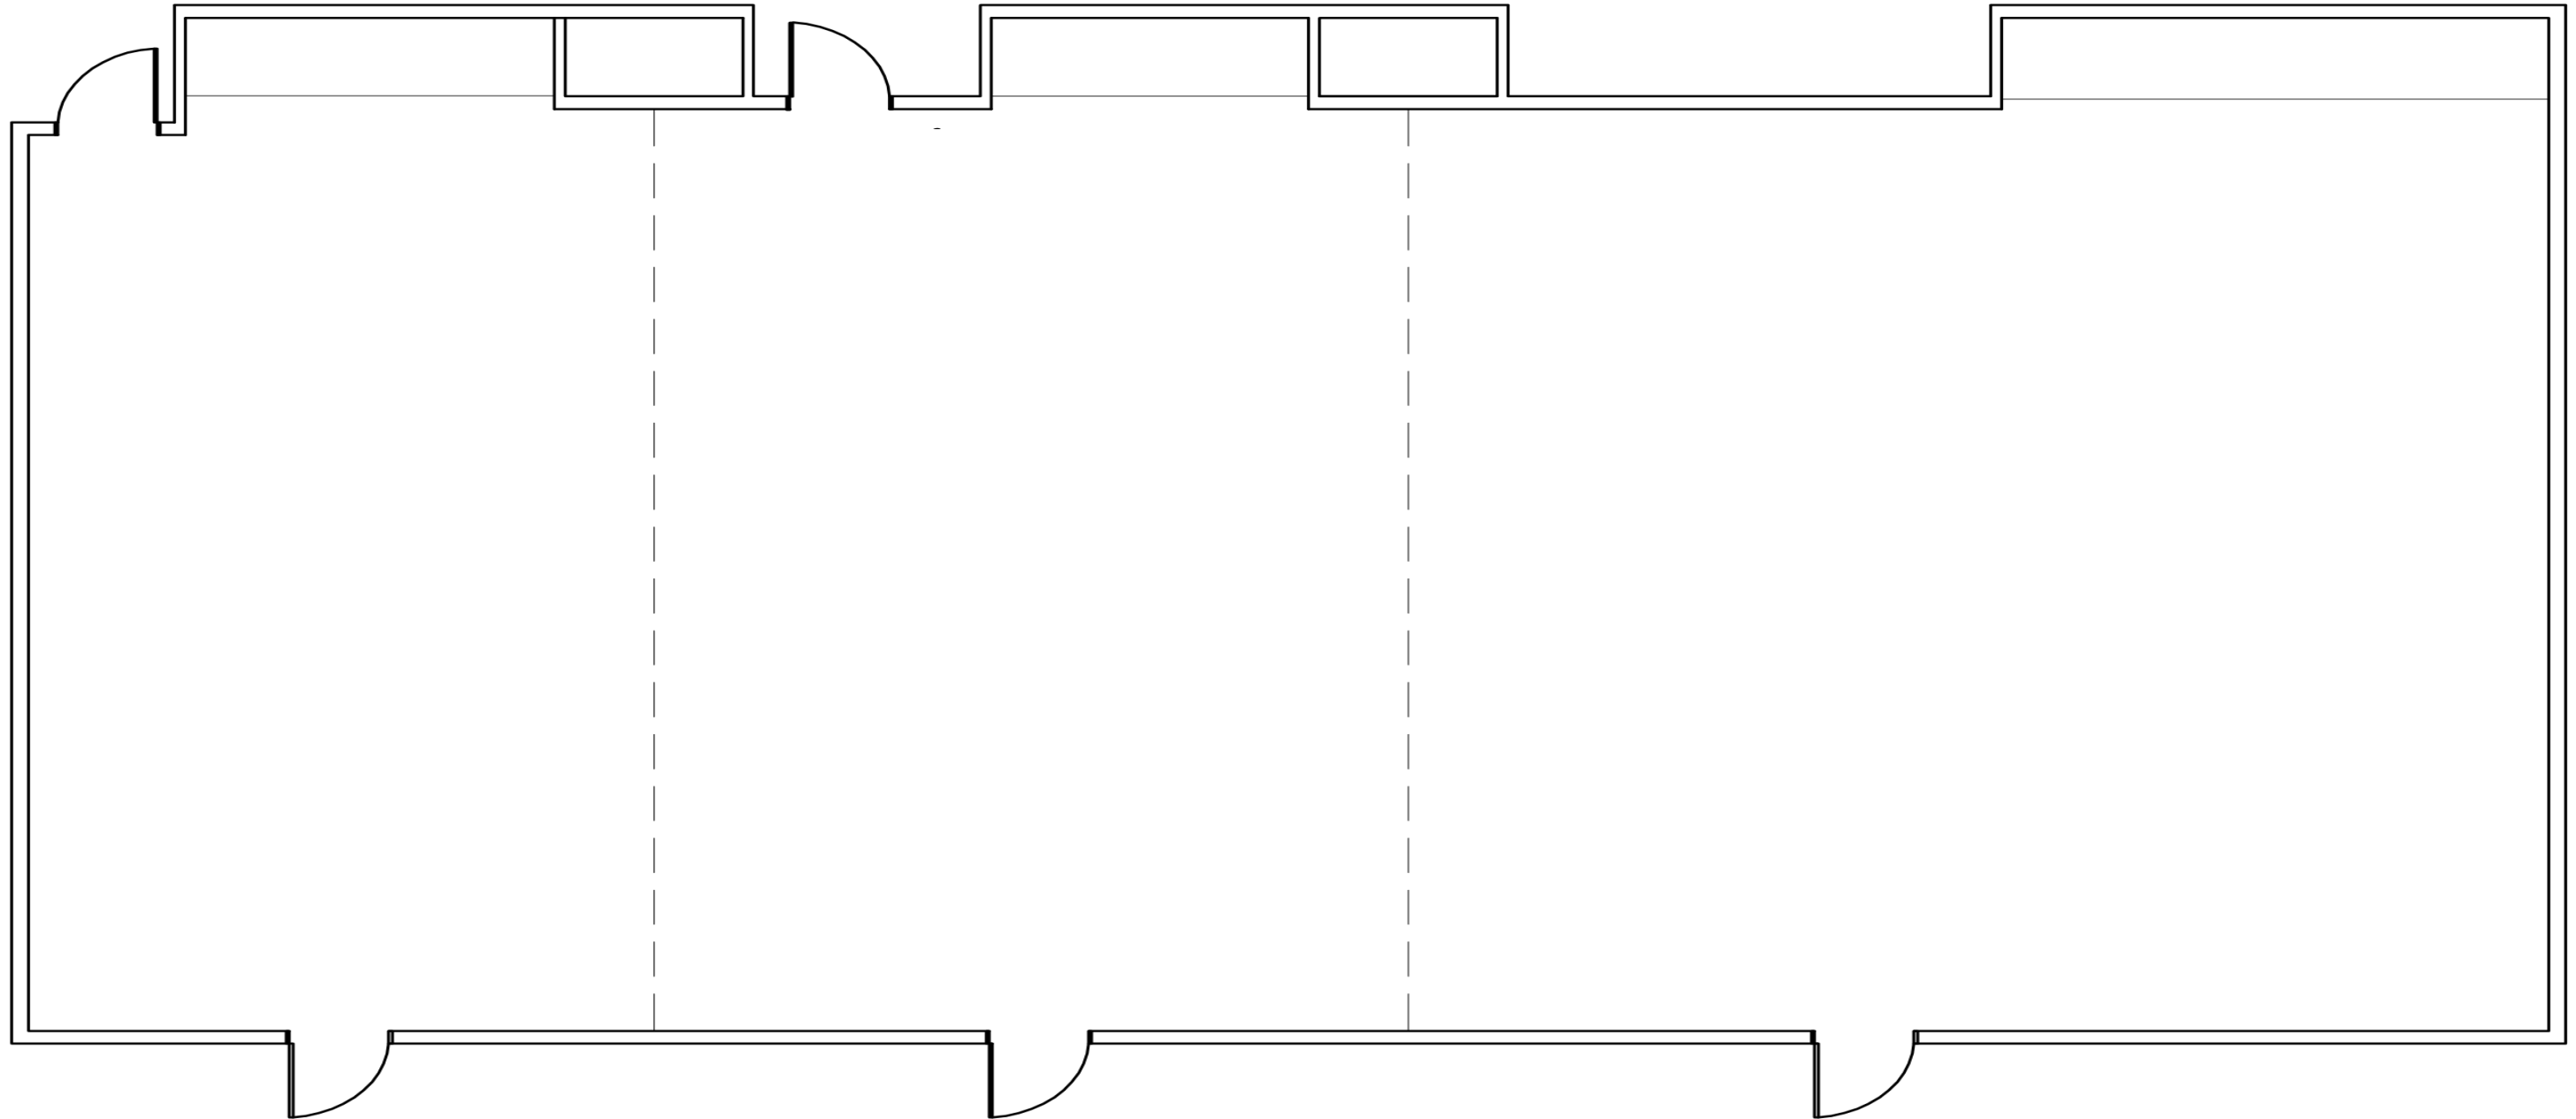

Table size for reference:

Rectangle 6'

Event Name: _____

Room Rented: _____

Event date/time: _____

Plum Room 55m²

592 ft²

Cherry Room 63m²

678ft²

Crabapple Room 106m²

1140ft²