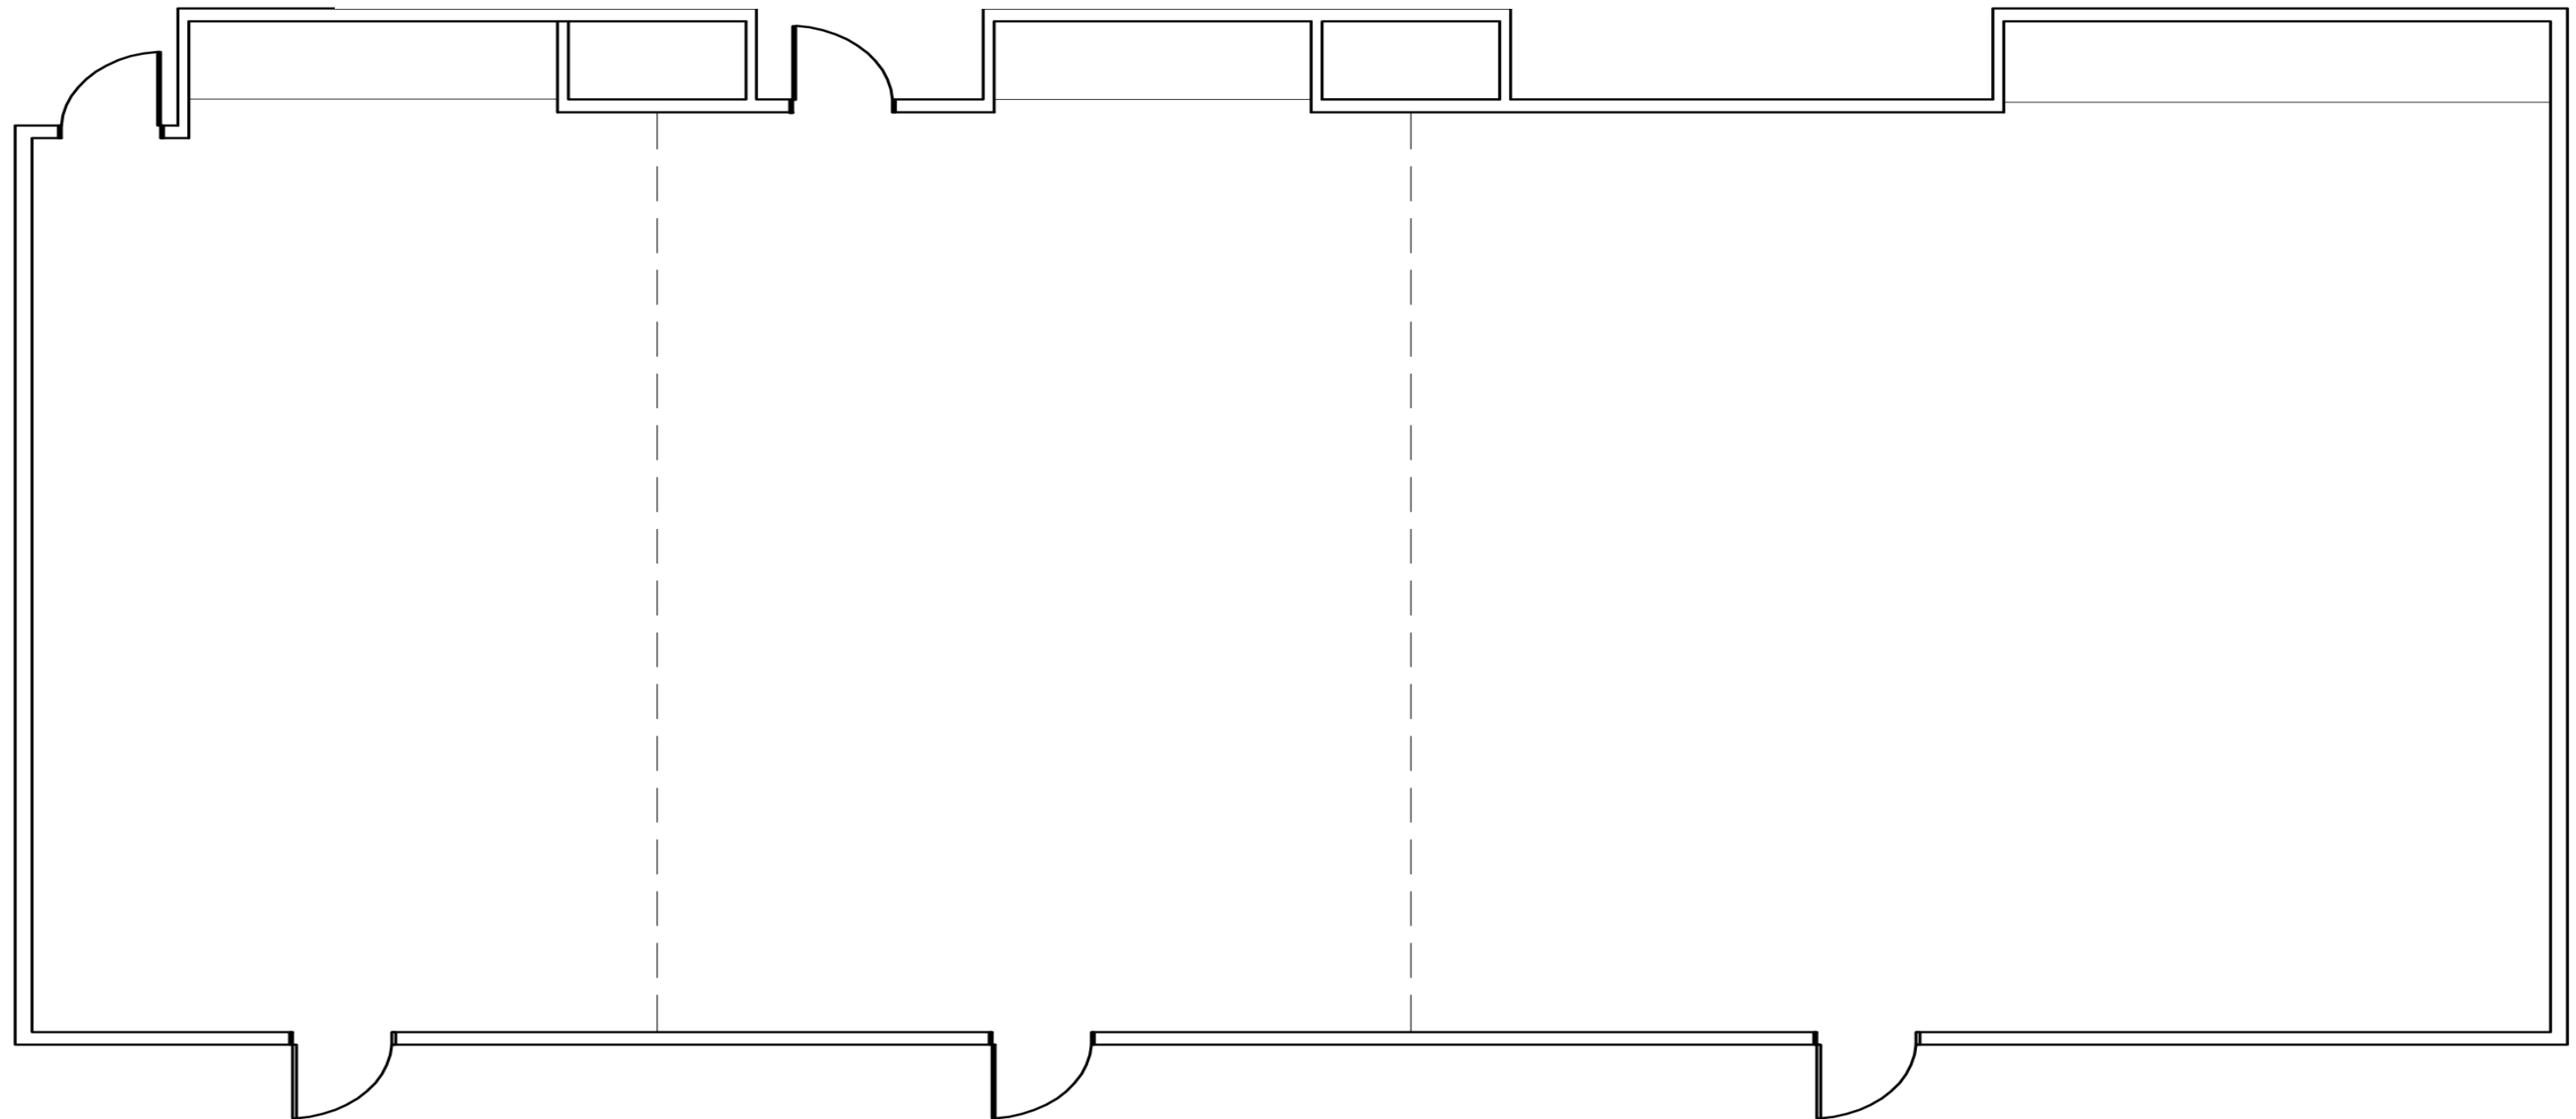

Table Choice:

Round
5' Round plastic

Rectangle
6' rectangle plastic

Event Name: _____

Room Rented: _____

Event date/time: _____

Plum Room

55m²

592 ft²

Cherry Room

63m²

678ft²

Crabapple Room

106m²

1140ft²